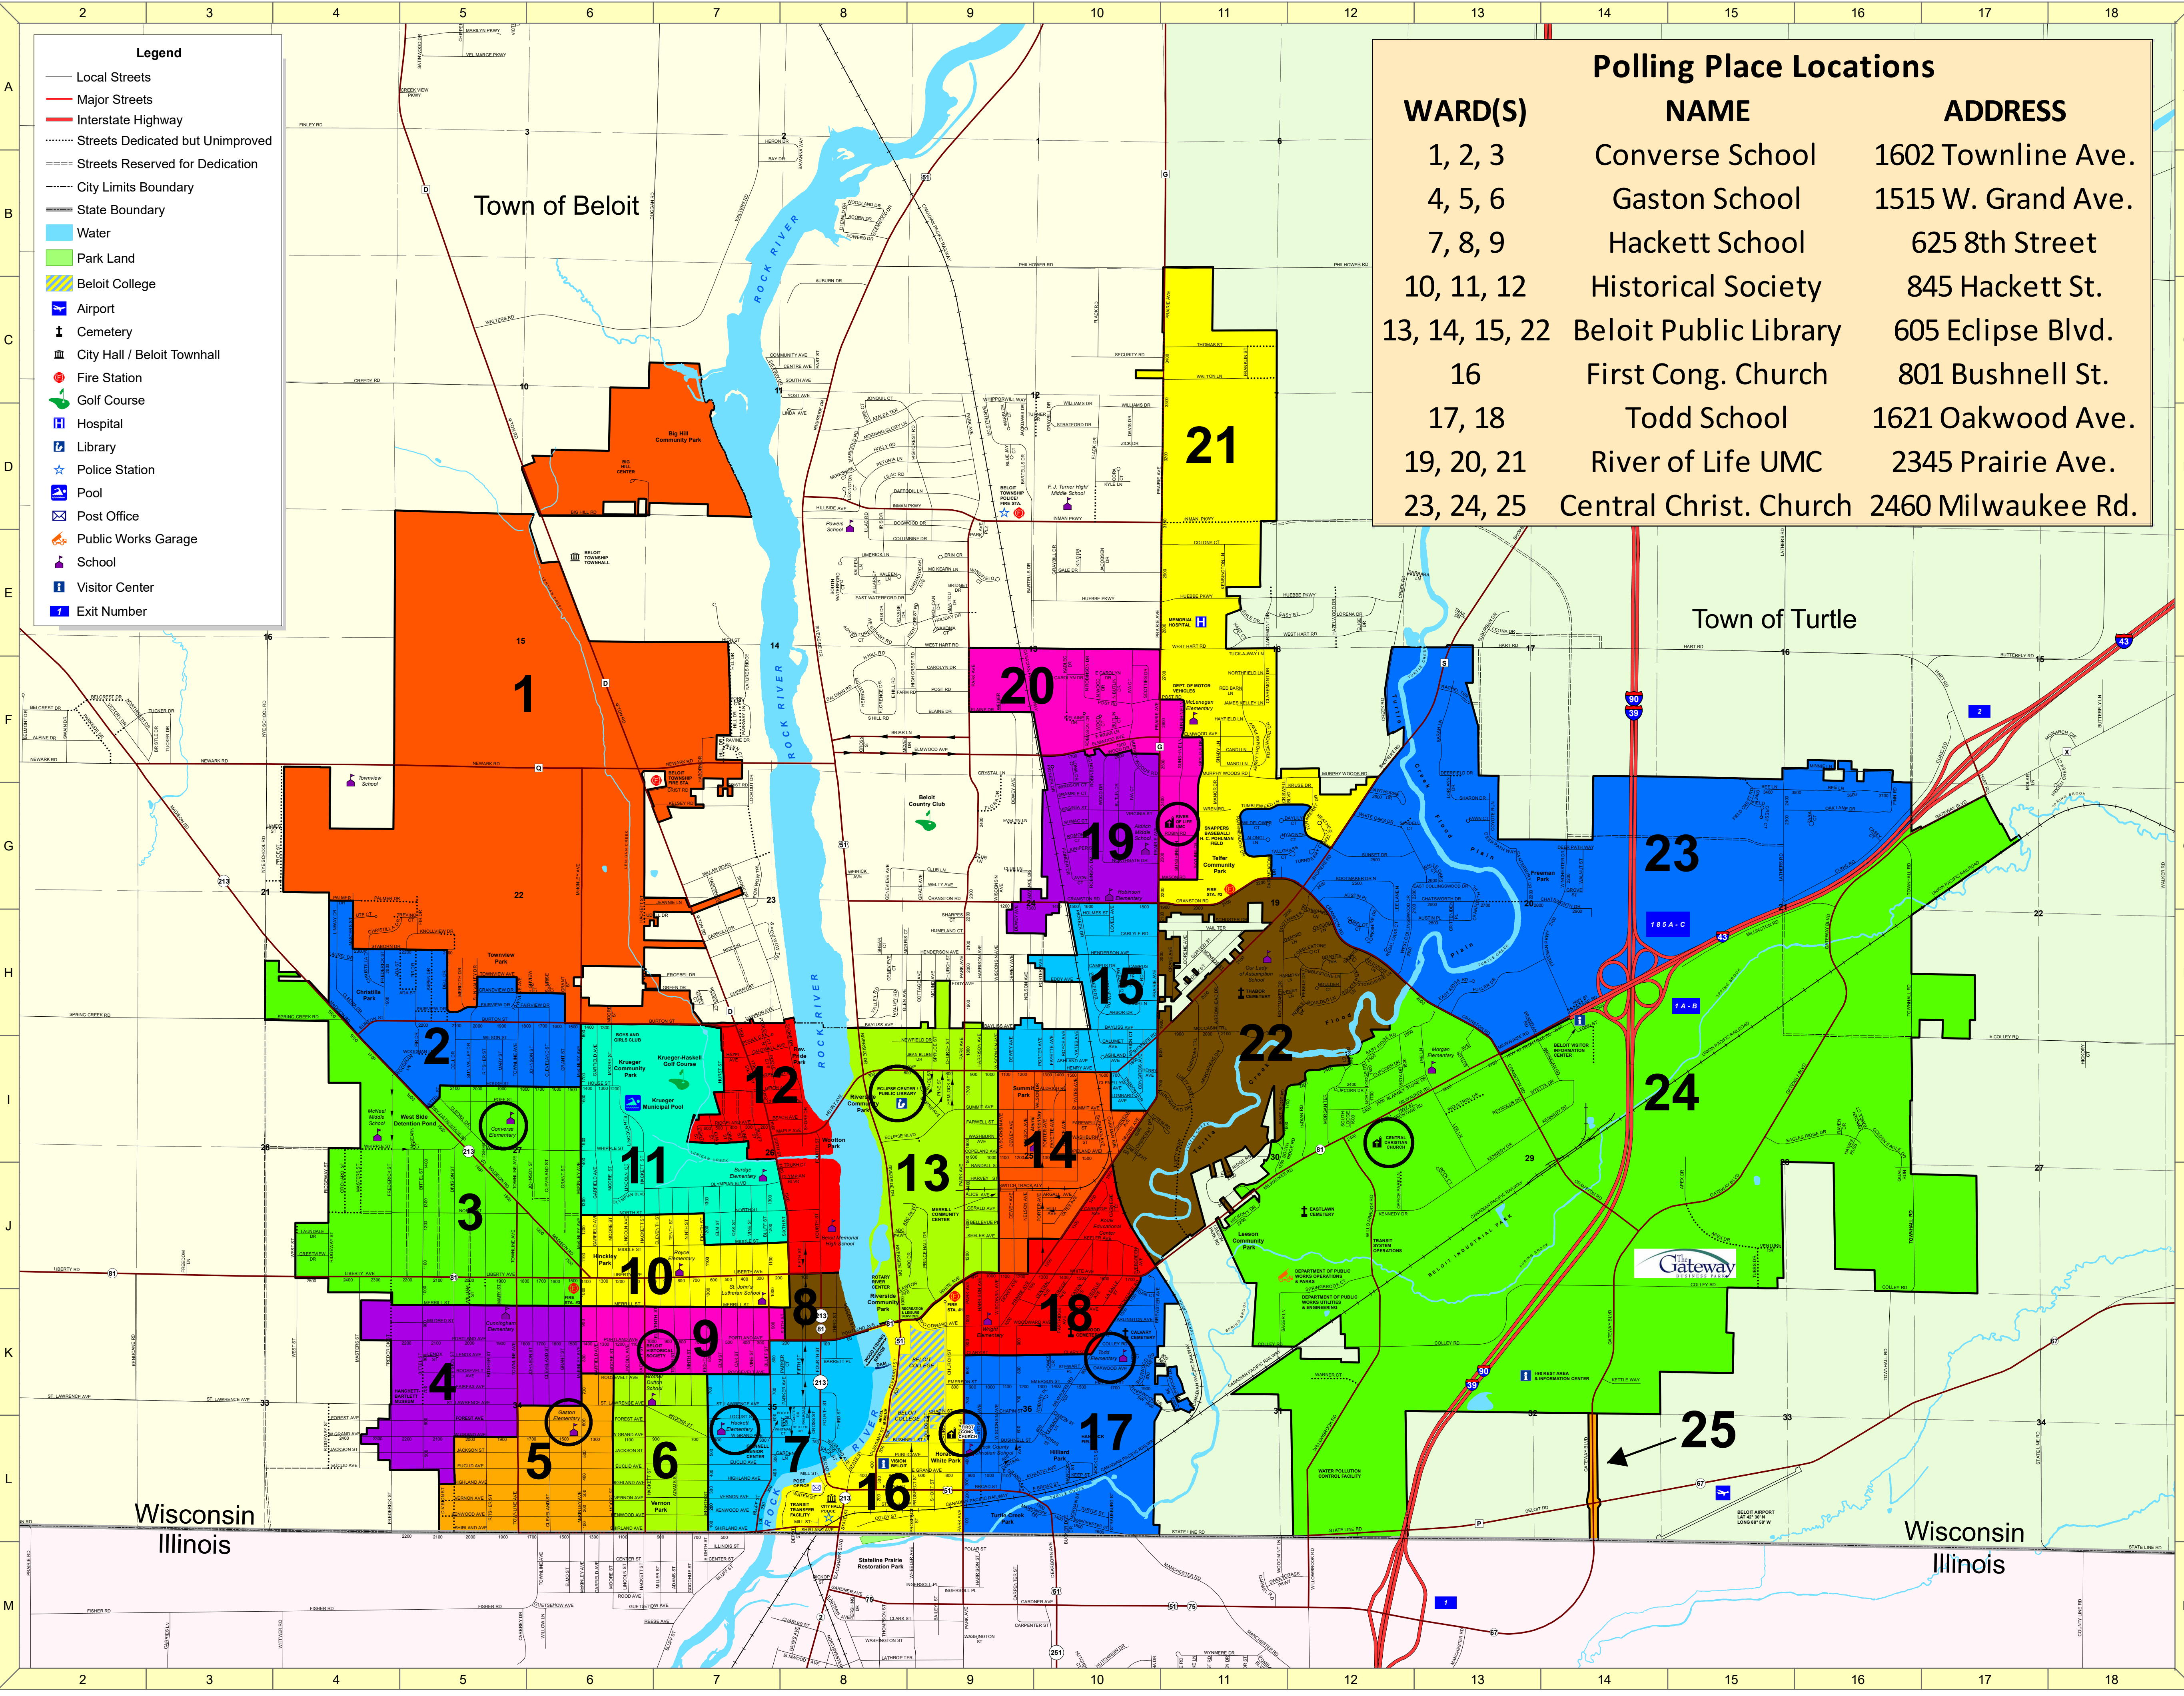

CITY OF БЕЛОИТ-WISCONSIN WARD MAP

Street Index

Legend

- Local Streets
- Major Streets
- Interstate Highway
- Streets Dedicated but Unimproved
- Streets Reserved for Dedication
- City Limits Boundary
- State Boundary
- Water
- Park Land
- Beloit College
- Airport
- Cemetery
- City Hall / Beloit Townhall
- Fire Station
- Golf Course
- Hospital
- Library
- Police Station
- Pool
- Post Office
- Public Works Garage
- School
- Visitor Center
- Exit Number

Polling Place Locations

| WARD(S) | NAME | ADDRESS |
|----------------|------------------------|--------------------|
| 1, 2, 3 | Converse School | 1602 Townline Ave. |
| 4, 5, 6 | Gaston School | 1515 W. Grand Ave. |
| 7, 8, 9 | Hackett School | 625 8th Street |
| 10, 11, 12 | Historical Society | 845 Hackett St. |
| 13, 14, 15, 22 | Beloit Public Library | 605 Eclipse Blvd. |
| 16 | First Cong. Church | 801 Bushnell St. |
| 17, 18 | Todd School | 1621 Oakwood Ave. |
| 19, 20, 21 | River of Life UMC | 2345 Prairie Ave. |
| 23, 24, 25 | Central Christ. Church | 2460 Milwaukee Rd. |

Scale: 0 0.25 0.5 0.75 1 Miles

Disclaimer:
The recipient of digital information is hereby advised that the product was originally prepared for use by the City of Beloit for its internal purposes only, and was not designed or intended for general use by members of the public. The City makes no representation or warranty as to the Product's accuracy or location of any map features thereon.

PARKS
Big Hill Community Park D 7
Hickory L 10
Horace White L 9
Kramer Community Park L 7
Kramer-Hackett Golf Course L 7
Kramer-Morgan Park L 11
Lebanon Community Park L 11
Riverside Community Park L 8 & 9
Tanner Community Park G 11
Turtle Creek L 9
Turtle Creek Frisbee Park L 7
West Side Detention Pond L 8
Wood Flamingo Park K 8
Wooden L 8